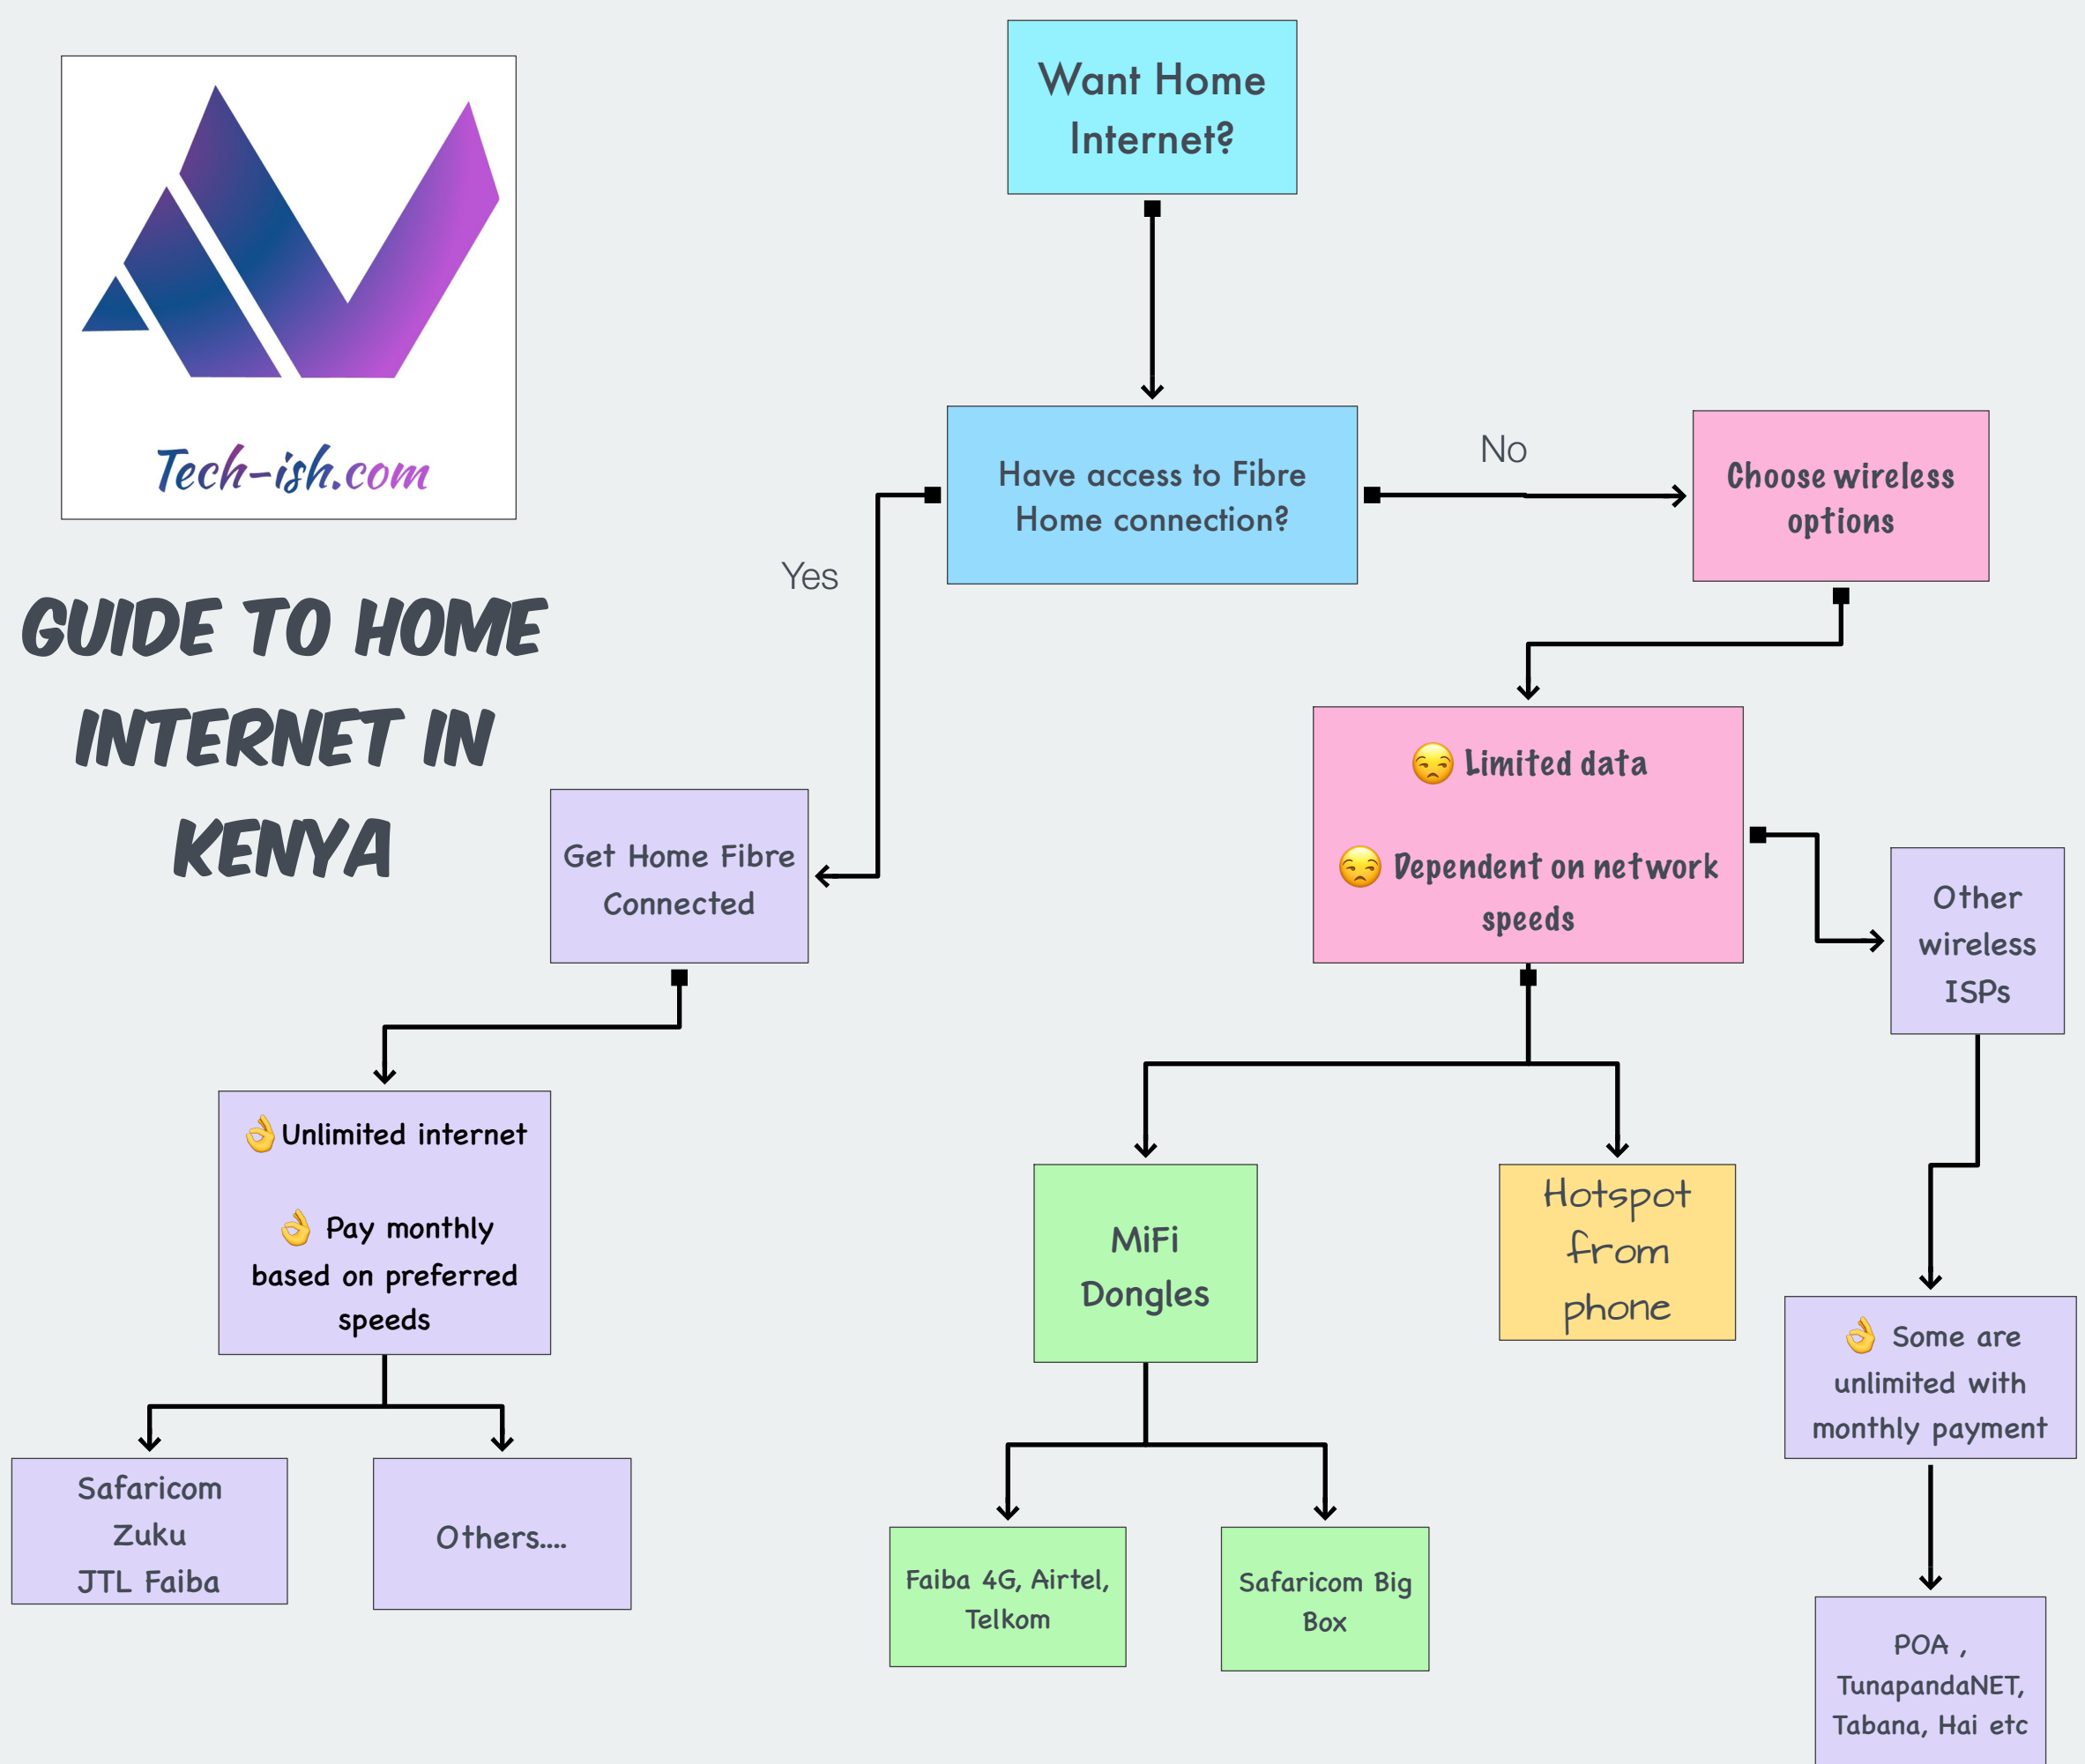

GUIDE TO HOME INTERNET IN KENYA

As of 27th March '20